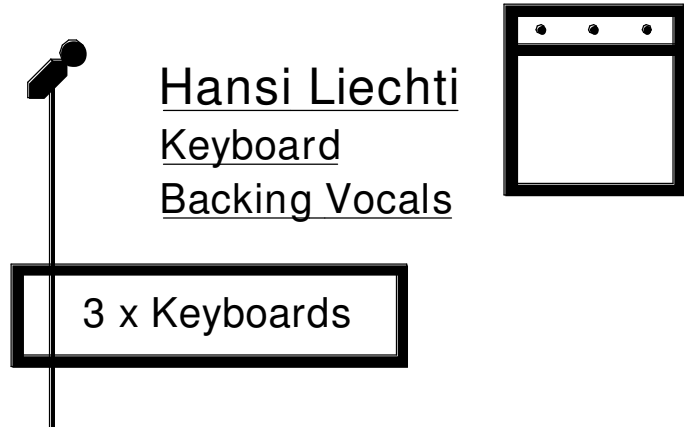

UNDER COVER Stageplan

Div. Stromschienen auf Bühne verteilt

Marco Domina Drums & Backing Vocals

5 - 6 Monitore auf Bühne verteilt

4.0 m

Dave Bechtel Lead vocals Electric Guitar

Markus Bechtel Electric Guitar Acc. Guitar 1 + 2 Backing Vocals

Auf Mischpult:

- Mic 3 back voc HANSI
- Keyboard ab Vorverstärker (2x xlr ab Amp evtl. über di Box in Mischpult)
- Mic 5 amp guitar

- Mic 1 lead voc DAVE
- Mic 4 back voc MARCO
- Mic 7 amp guitar
- Mic 8 - ... drums

- Mic 2 back voc MARKUS
- Mic 6 amp guitar
- acc. guit 1 + 2 (di box in Mischpult)
- bass (xlr ab Amp in MP)

6.0 m