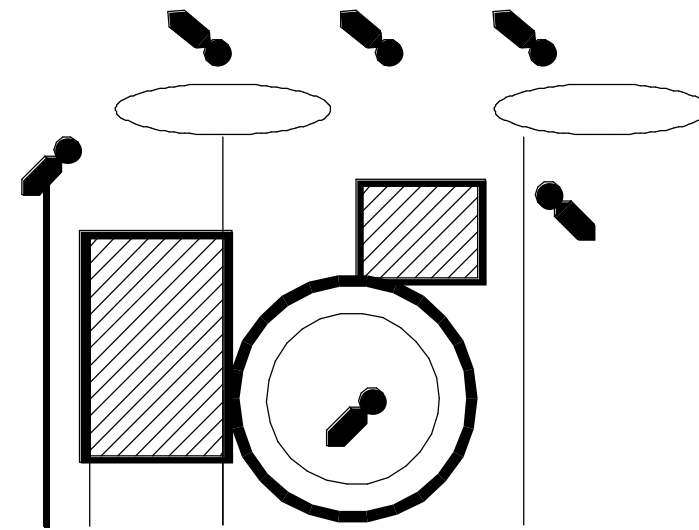

UNDER COVER Stageplan

Div. Stromschienen auf Bühne verteilt

Marco Domina Drums & Backing Vocals

5 - 6 Monitore auf Bühne verteilt

4.0 m

Dave Bechtel Lead vocals Electric Guitar

Markus Bechtel Electric Guitar Acc. Guitar 1 + 2 Backing Vocals

Auf Mischpult:

- Mic 3 back voc HANSI
- Keyboard ab Vorverstärker (2x xlr ab Amp evtl. über di Box in Mischpult)
- Mic 5 amp guitar

- Mic 1 lead voc DAVE
- Mic 4 back voc MARCO
- Mic 7 amp guitar
- Mic 8 - ... drums

- Mic 2 back voc MARKUS
- Mic 6 amp guitar
- acc. guit 1 + 2 (di box in Mischpult)
- bass (xlr ab Amp in MP)

6.0 m